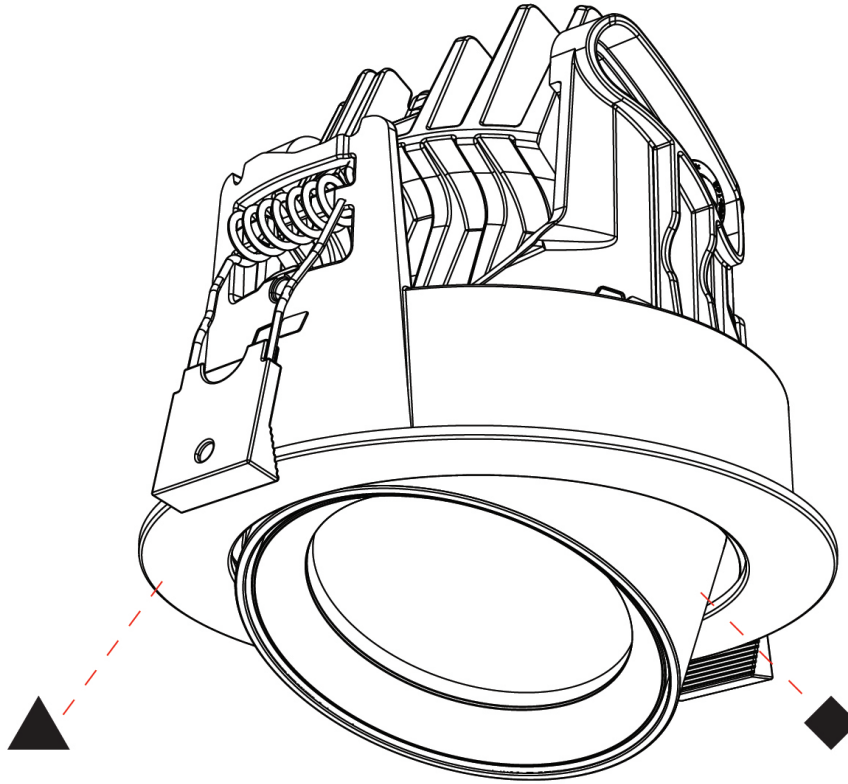

CENTRIQ ROUND ADJUSTABLE RECESSED

A35976-

PROJECT	_____
TYPE	_____
SPECIFIER	_____
QUANTITY	_____
DATE	_____