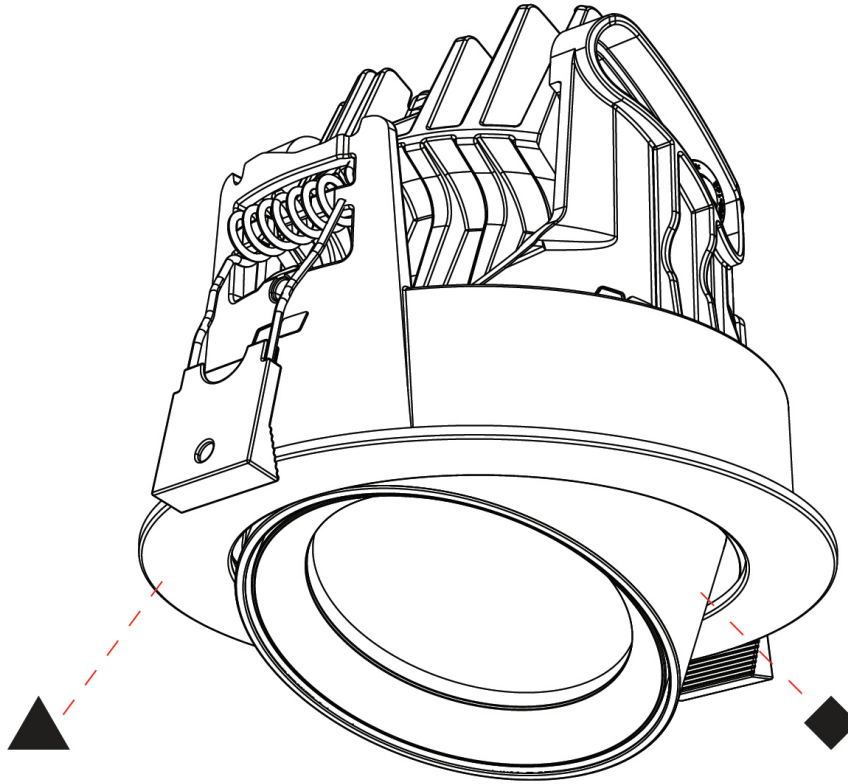

CENTRIQ ROUND ADJUSTABLE RECESSED

A35975-

PROJECT	_____
TYPE	_____
SPECIFIER	_____
QUANTITY	_____
DATE	_____