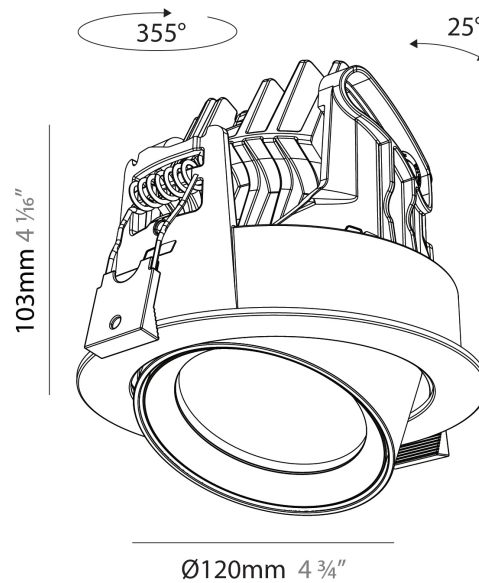

GENERAL

Series: Centriq
Subseries: Centriq Round Adjustable
Brand: Prolicht
Division: Architectural
Mounting Type: Recessed
Mounting Location: Ceiling
Subcategory: Spots

PHYSICAL

Shape: Cylinder
Diameter (mm): 120
Diameter (in): 4 ¾
Height (mm): 105
Height (in): 4 ⅛
Min. Recessing Depth (mm): 120
Min. Recessing Depth (in): 4 ¾
Light Distribution: Adjustable / Direct
Weight (kg): 0.651
Diffuser: Lens Pack - No Lens / Opal / Linear Spread Lens / Honeycomb / Spread Lens
Fixture Finish: SSR / BKV / CWI / CRY / HAB / UFT / ITA / RUA / FTG / MYG / LOD / PUS / FRO / FUP / KIA / POP / BLS / SPG / MEY / GOH / GUM / CHC / COM / ABZ / JAG / OBR / MOS / ROR
Fixture Material: Aluminum
Cut-out Measurements: Dia. 112mm / 4 7/16"

ELECTRICAL

Lamp Type: LED (Zhaga Standard)
Input Wattage (W): 27.4
Total Output Wattage (W): 24.6
Dimming: Dali Dimming
Driver Included: No
Driver Location: Remote
Driver Type: Constant Current - Universal
Driver Class: Class 2
Input Voltage (V): 120 - 277
Constant Current (MA): 700

LED

Color Temperature (°K): 2700-6500 Tunable White
Max. Delivered Lumen (lm): Max 2403
Nominal Lumen (lm): 2827
CRI: >90 CRI
Lamp Life (hrs): 50000

OPTICAL

Reflector°: 24 / 34 / 54
Adjustability: Rotational 350°; Tilt 90°

RATINGS AND CERTIFICATIONS

Certified By: Certified for North American Standards
IP rating: IP20